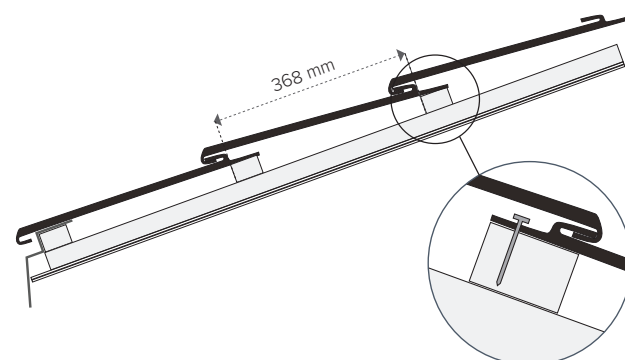

## SPECIFICATIONS

Minimum pitch	10°	2/12
Maximum pitch	90°	vertical
Size - overall*	1340 x 430 mm	52.76" x 16.93"
Size - cover*	1230 x 375 mm	48.43" x 14.76"
Gauge of steel**	0,45 mm	26 gauge
Linear cover width*	1230 mm	48.43"
Cover*	2,17 pc/m <sup>2</sup>	20.14 pc/square
Cover of a panel*	0,46 m <sup>2</sup>	4.96 ft <sup>2</sup>
Weight per panel*	3,29 kg	7.26 lb

## INSTALLATION

The iPanel is installed from left to right and from bottom to top.

The panels are placed onto deck or battens spaced 14.5" or 368 mm.

The panels are simply connected by the use of an interlocking groove that creates a strong, weatherproof and overlapping assembly. They are fixed onto the framework, before interlocking the panel above, so that no nail or screw heads are visible after the panels are assembled.