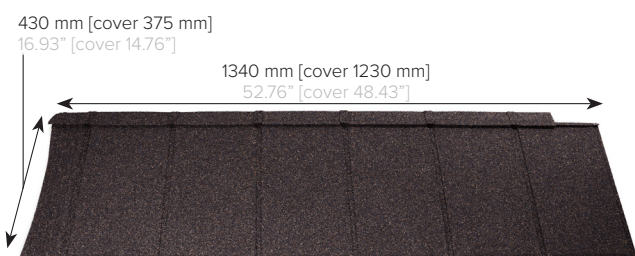

## SPECIFICATIONS

Minimum pitch	10°	2/12
Maximum pitch	90°	vertical
Size - overall*	1340 x 430 mm	52.76" x 16.93"
Size - cover*	1230 x 375 mm	48.43" x 14.76"
Gauge of steel**	0,45 mm	26 gauge
Linear cover width*	1230 mm	48.43"
Cover*	2,17 pc/m <sup>2</sup>	20.14 pc/square
Cover of a panel*	0,46 m <sup>2</sup>	4.96 ft <sup>2</sup>
Weight per panel*	3,29 kg	7.26 lb

## INSTALLATION

The iPanel is installed from left to right and from bottom to top.

The panels are placed onto deck or battens spaced 14.5" or 368 mm.

The panels are simply connected by the use of an interlocking groove that creates a strong, weatherproof and overlapping assembly. They are fixed onto the framework, before interlocking the panel above, so that no nail or screw heads are visible after the panels are assembled.